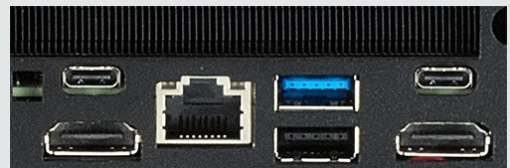

MOTHERBOARD IO PORTS

To discuss your requirements or get a bespoke solution for your rack mountable PC needs, please **contact us today**.

+44(0)333 880 4242
sales@g2digital.co.uk