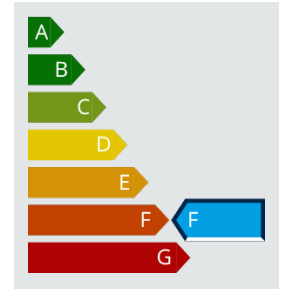

BANTAM | C712L

2-in-1U, the Bantam is bursting with power and potential. With an internal power supply it's purpose-built to be rackmounted and can handle the most demanding requirements.

PERFECT FOR

NOISE

44dB

EFFICIENCY

PRODUCT DETAILS

SYSTEM SPECIFICATIONS

CPU:	Intel i7-12700 2.1GHz 12C/20T
RAM:	8GB Crucial DDR4 3200MHz SODIMM
HDD:	500GB M.2 NVmE Crucial P3 Plus SSD
RAID:	Not available on this motherboard
DVD:	No DVD drive bay
GFX Output:	Intel UHD 770 with HDMI , DisplayPort Output(s)
GFX Card:	None
LAN:	Realtek GbE LAN (1Gb/s)
WLAN:	Not Quoted - USB or PCI(e) Card option
USB Ports Rear:	2x USB2.0, 2x USB3.2
Serial Ports:	Not available
PSU:	120W 100-240VAC 60-50Hz
Lead Time:	5 Working Days
Audio Ports:	2x 3.5mm Ports (Stereo Out, Mic In)
Warranty:	Standard Only

CASE INFORMATION

Front USB:	1x USB2.0
Hot Swap HDD Bay:	Not available with this case
PCIe Slots:	Not available with this case
Power Supply:	120W AC, 12VDC or PoE++
Weight:	4 KG
Size:	224x245x44mm