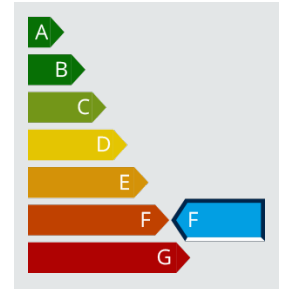

BANTAM | C712L

2-in-1U, the Bantam is bursting with power and potential. With an internal power supply it's purpose-built to be rackmounted and can handle the most demanding requirements.

PERFECT FOR

NOISE

44dB

EFFICIENCY

PRODUCT DETAILS

SYSTEM SPECIFICATIONS

CPU:	Intel i7-12700 2.1GHz 12C/20T
RAM:	8GB Crucial DDR4 3200MHz SODIMM
HDD:	500GB M.2 NVmE Crucial P3 Plus SSD
RAID:	Not available on this motherboard
DVD:	No DVD drive bay
GFX Output:	Intel UHD 770 with HDMI , DisplayPort Output(s)
GFX Card:	None
LAN:	Realtek GbE LAN (1Gb/s)
WLAN:	Not Quoted - USB or PCI(e) Card option
USB Ports Rear:	2x USB2.0, 2x USB3.2
Serial Ports:	Not available
PSU:	120W 100-240VAC 60-50Hz
Lead Time:	5 Working Days
Audio Ports:	2x 3.5mm Ports (Stereo Out, Mic In)
Warranty:	Standard Only

CASE INFORMATION

Front USB:	1x USB2.0
Hot Swap HDD Bay:	Not available with this case
PCIe Slots:	Not available with this case
Power Supply:	120W AC, 12VDC or PoE++
Weight:	4 KG
Size:	224x245x44mm