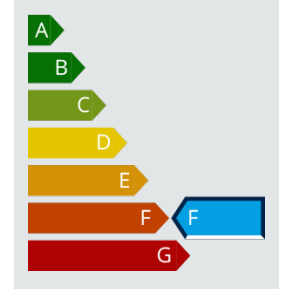

I713

PERFECT FOR

NOISE

54dB

EFFICIENCY

PRODUCT DETAILS

SYSTEM SPECIFICATIONS

CPU:	Intel i7-13700 3.4GHz 16C/24T
RAM:	8GB Crucial DDR5 4800MHz DIMM
HDD:	500GB M.2 NVMe Crucial P3 SSD
RAID:	RAID 0, 1, 5, 10
DVD:	Not quoted options available
GFX Output:	Intel UHD 770 with VGA , HDMI , DisplayPort Output(s)
GFX Card:	None
LAN:	2x Intel i210 (1Gb/s)
WLAN:	Not Quoted - USB or PCI(e) Card option
USB Ports Rear:	2x USB3.1
Serial Ports:	1
Expansion Slot 1:	PCIe x16 (Full Height) 3"(x1 Lanes, Gen 3.0)
Expansion Slot 2:	PCIe x16 (Full Height) 5"(x16/x8 Lanes, Gen 4.0)
Expansion Slot 3:	Not Quoted - Option Available
Motherboard Remote Management:	IPMI (Remote Management)
PSU:	800W 100-240VAC 60-50Hz 80PLUS
Lead Time:	7 Working Days
Audio Ports:	No Audio Output
Warranty:	Upgradeable

CASE INFORMATION

Front USB:	
Hot Swap HDD Bay:	
PCIe Slots:	
Power Supply:	
Weight:	KG
Size: