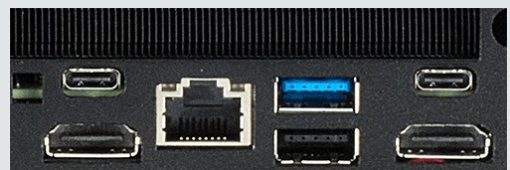

MOTHERBOARD IO PORTS

To discuss your requirements or get a bespoke solution for your rack mountable PC needs, please **contact us today**.

+44(0)333 880 4242
sales@g2digital.co.uk