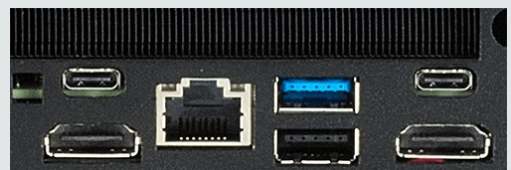

MOTHERBOARD IO PORTS

To discuss your requirements or get a bespoke solution for your rack mountable PC needs, please **contact us today**.

+44(0)333 880 4242
sales@g2digital.co.uk