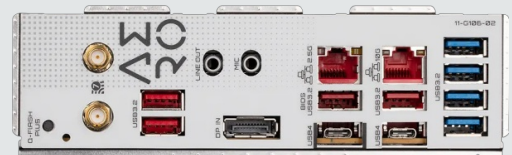

MOTHERBOARD IO PORTS

To discuss your requirements or get a bespoke solution for your rack mountable PC needs, please **contact us today**.

+44(0)333 880 4242
sales@g2digital.co.uk