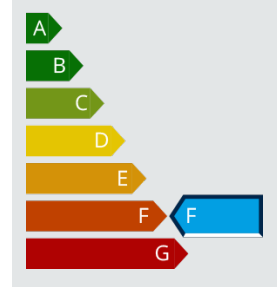

EFFICIENCY

PRODUCT DETAILS

SYSTEM SPECIFICATIONS

CPU:	AMD Ryzen Threadripper 7960X Processor 4.2GHz 32C/64T
RAM:	4x 16GB Kingston DDR5 5600MHz RDIMM ECC
HDD:	1TB M.2 PCIe 5.0 NVMe Micron T705 SSD
RAID:	RAID 0, 1, 10
DVD:	No DVD drive bay
GFX Output:	None
GFX Card:	None
LAN:	Marvell AQC113 (10Gb/s) & Dragon RTL8125BG (2.5Gb/s)
WLAN:	802.11ax Wi-Fi 6E Module
USB Ports Rear:	2x USB3.2, 4x USB3.2 Gen2, 2x USB-C Gen3
Serial Ports:	Not available
Expansion Slot 1:	PCIe x16 (Full Height)(x16 Lanes, Gen 5.0)
Expansion Slot 2:	PCIe x16 (Full Height)(x4 Lanes, Gen 4.0)
Expansion Slot 3:	PCIe x16 (Full Height)(x16 Lanes, Gen 5.0)
Expansion Slot 4:	PCIe x16 (Full Height)(x8 Lanes, Gen 5.0)
Expansion Slot 5:	PCIe x16 (Full Height)(x8 Lanes, Gen 4.0)
PSU:	HELA 1200R Platinum
Lead Time:	8 Working Days
Thunderbolt:	2x Gen4 Optional Ports Available
Audio Ports:	2x 3.5mm Ports (Stereo Out, Mic In) & Optical Digital
Warranty:	Upgradeable

CASE INFORMATION

Front USB:	2x USB3.0
Hot Swap HDD Bay:	Up to 16x 2.5", 16x NVMe/U.3
PCIe Slots:	Up to 7x PCIe x16 (x16 Lanes)
Power Supply:	Single/Redundant <2KW 110-230VAC
Weight:	24.4 KG
Size:	430x570x177mm