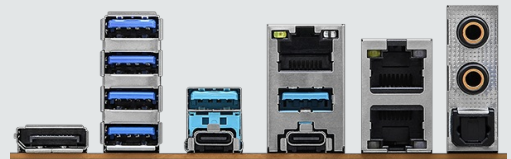

MOTHERBOARD IO PORTS