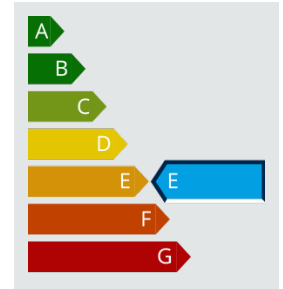

NOISE

25dB

EFFICIENCY

PRODUCT DETAILS

SYSTEM SPECIFICATIONS

CPU:	AMD Ryzen 5 7600X 4.7GHz 6C/12T
RAM:	16GB Crucial DDR5 4800MHz DIMM
HDD:	500GB M.2 NVMe Crucial P3 Plus SSD
RAID:	RAID 0, 1, 10
DVD:	Not quoted options available
GFX Output:	None
GFX Card:	None
LAN:	Intel i225-V (2.5Gb/s) & Marvell® AQtion AQC113CS 10Gb (10Gb/s)
WLAN:	Asus Wifi 6E
USB Ports Rear:	7x USB3.2 Gen2, 1x USB-C Gen3, 2x USB-C Gen4
Serial Ports:	1 Optional Ports Available
Expansion Slot 1:	PCIe x16 (Full Height)
Expansion Slot 2:	PCIe x1 (Full Height)(x16/x8 Lanes, Gen 4.0)
Expansion Slot 3:	PCIe x16 (Full Height)
PSU:	700W 100-240VAC 60-50Hz 80P-GOLD
Lead Time:	5 Working Days
Audio Ports:	3x 3.5mm Ports (Stereo Out, Mic In, Line In)
Warranty:	Upgradeable