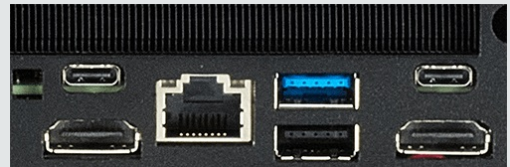

MOTHERBOARD IO PORTS

To discuss your requirements or get a bespoke solution for your rack mountable PC needs, please **contact us today**.

+44(0)333 880 4242
sales@g2digital.co.uk