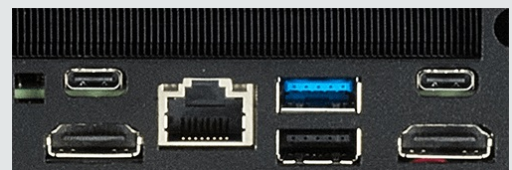

MOTHERBOARD IO PORTS

To discuss your requirements or get a bespoke solution for your rack mountable PC needs, please **contact us today**.

+44(0)333 880 4242
sales@g2digital.co.uk