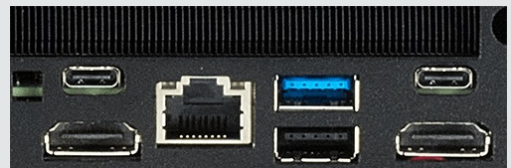

MOTHERBOARD IO PORTS

To discuss your requirements or get a bespoke solution for your rack mountable PC needs, please **contact us today**.

+44(0)333 880 4242
sales@g2digital.co.uk