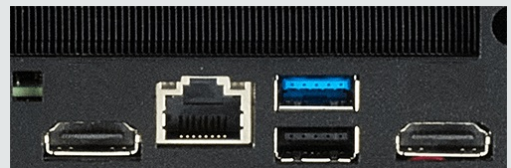

MOTHERBOARD IO PORTS

To discuss your requirements or get a bespoke solution for your rack mountable PC needs, please **contact us today**.

+44(0)333 880 4242
sales@g2digital.co.uk